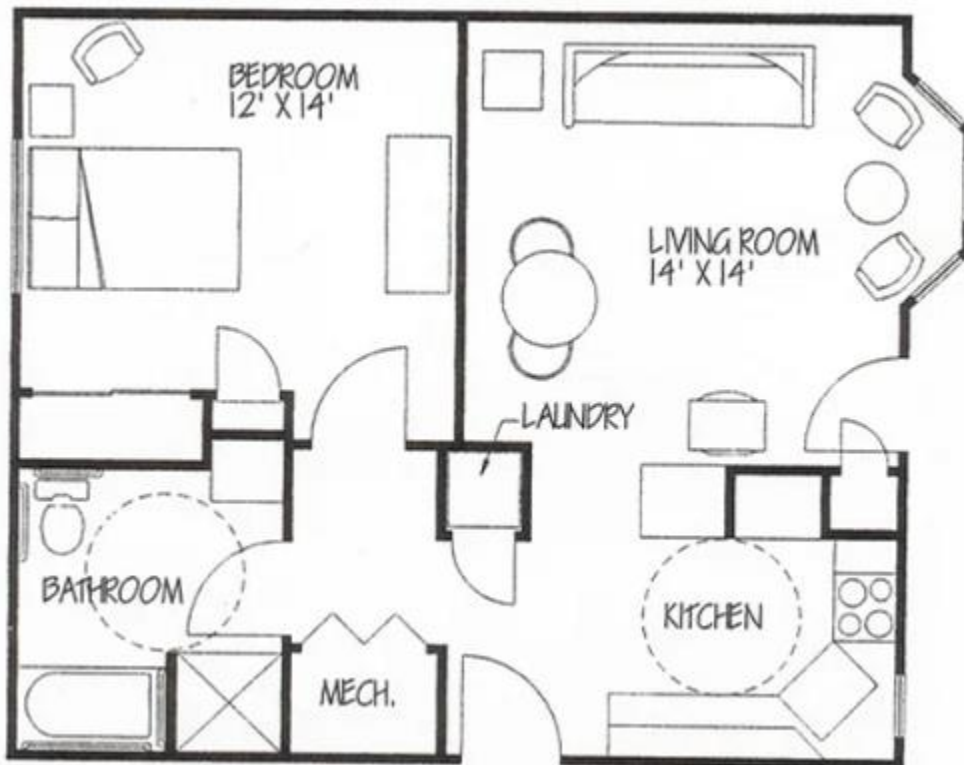

CEDAR COURT RETIREMENT COMMUNITY

1 BEDROOM FLOOR PLAN (684 SQ FT)

Features:

- Fully accessible kitchen & bathroom
- Handicapped accessible shower & tub
 - Bay window in living room
 - Emergency response system
 - Exterior patio